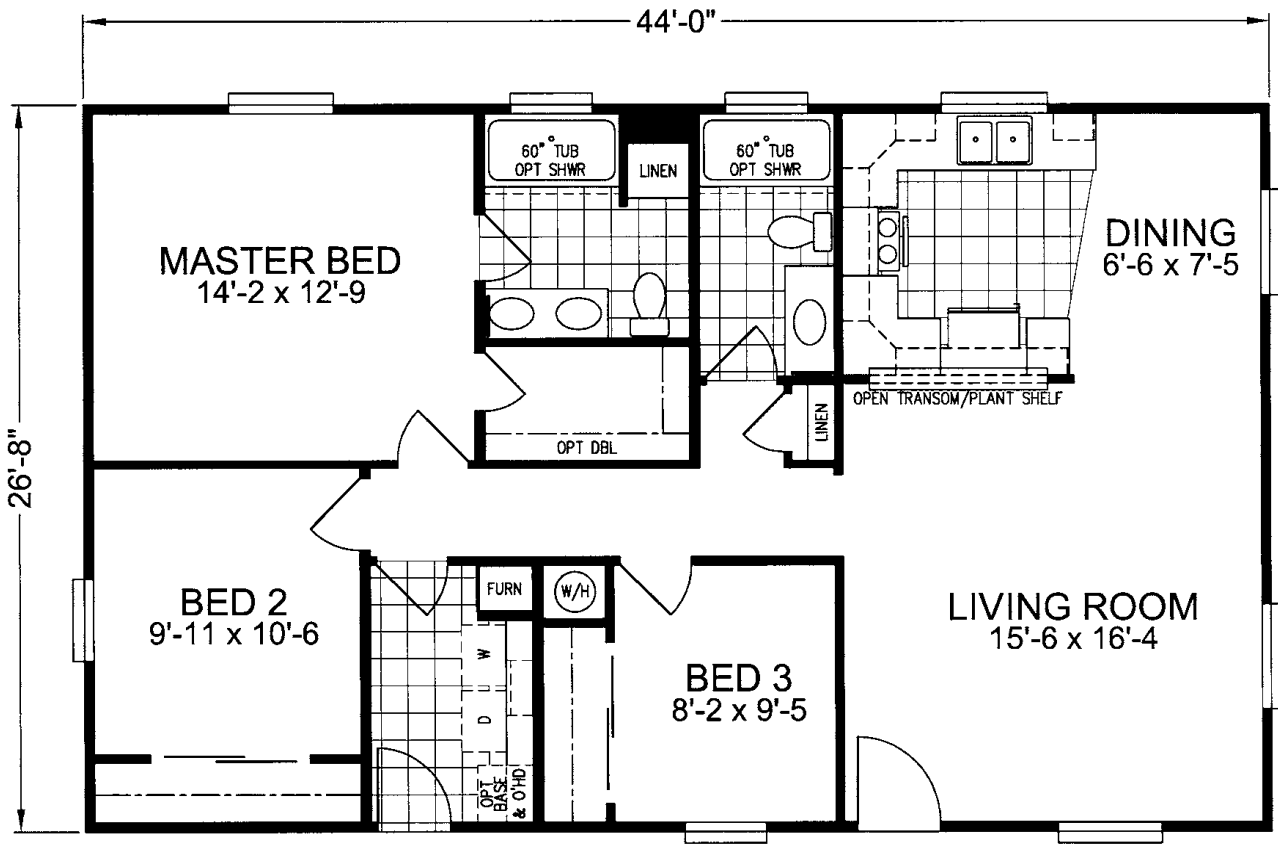

3 Bedroom, 2 Bath
Approx. 1,173 SQ. FT.

Last Updated: 2-16-2011

CASA BLANCA
REDMAN CLASSIC SERIES

Factory Expo
"Factory Direct Value" HOME CENTERS

6420 W. Allison, Box 5074
Chandler, AZ 85226

I authorize Factory Expo Home Centers to build my house, per this plan.
X _____
Customer Signature/Date