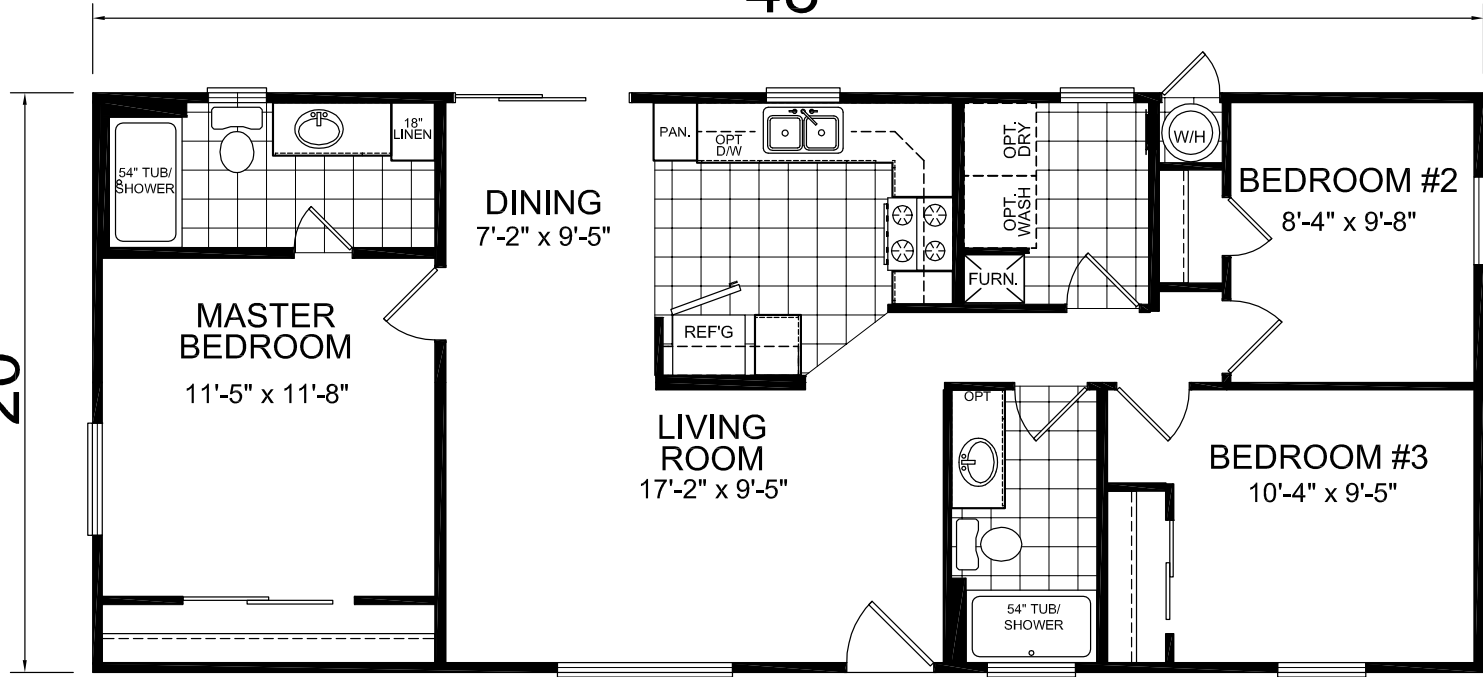

3 Bedroom, 2 Bath
Approx. 960 Sq. Ft.

Last Updated: 2-18-2011

Carmel
CHAMPION EXPO SERIES

20'

48'

I authorize Factory Expo Home Centers to build my house, per this plan.
X _____
Customer Signature/Date

Factory Expo
"Factory Direct Value" HOME CENTERS