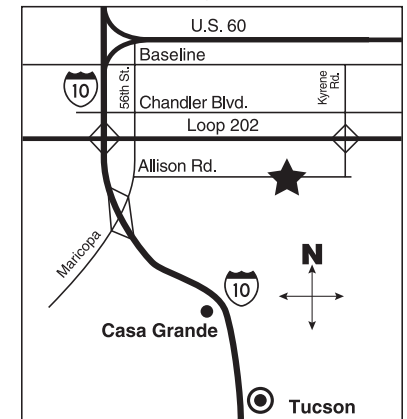

I authorize Factory Expo Home Centers to build my house, per this plan.
X _____
Customer Signature/Date

Factory Expo
"Factory Direct Value" HOME CENTERS

6420 W. Allison, Box 5074
Chandler, AZ 85226