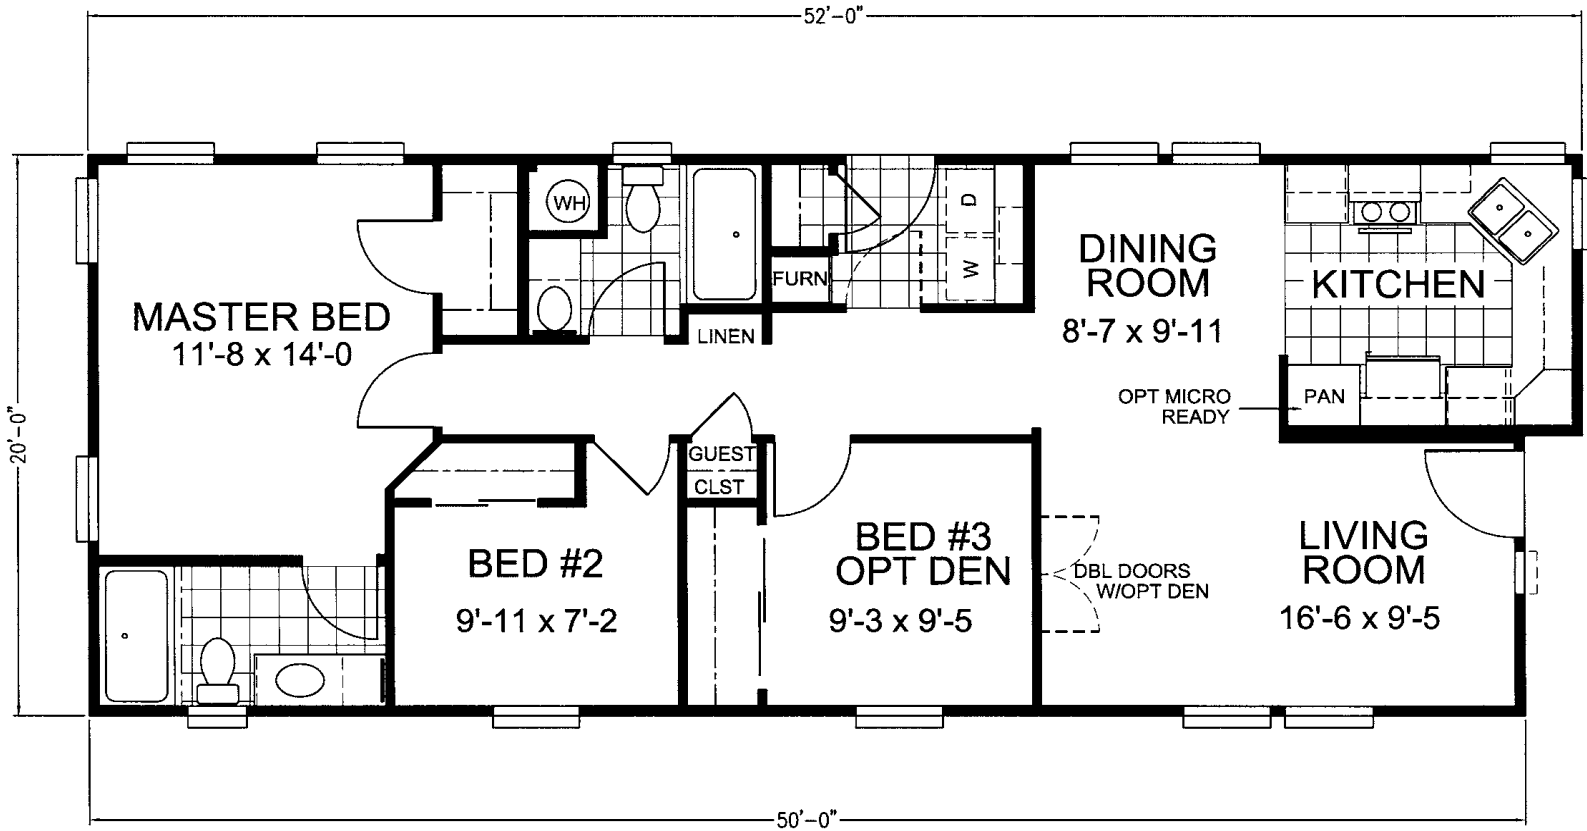

3 Bedroom, 2 Bath
Approx. 1,020 Sq. Ft.

Last Updated: 2-16-2011

BURBANK
 REDMAN CLASSIC SERIES

I authorize Factory Expo Home Centers to build my house, per this plan.

X _____
 Customer Signature/Date

Factory Expo
 "Factory Direct Value" HOME CENTERS