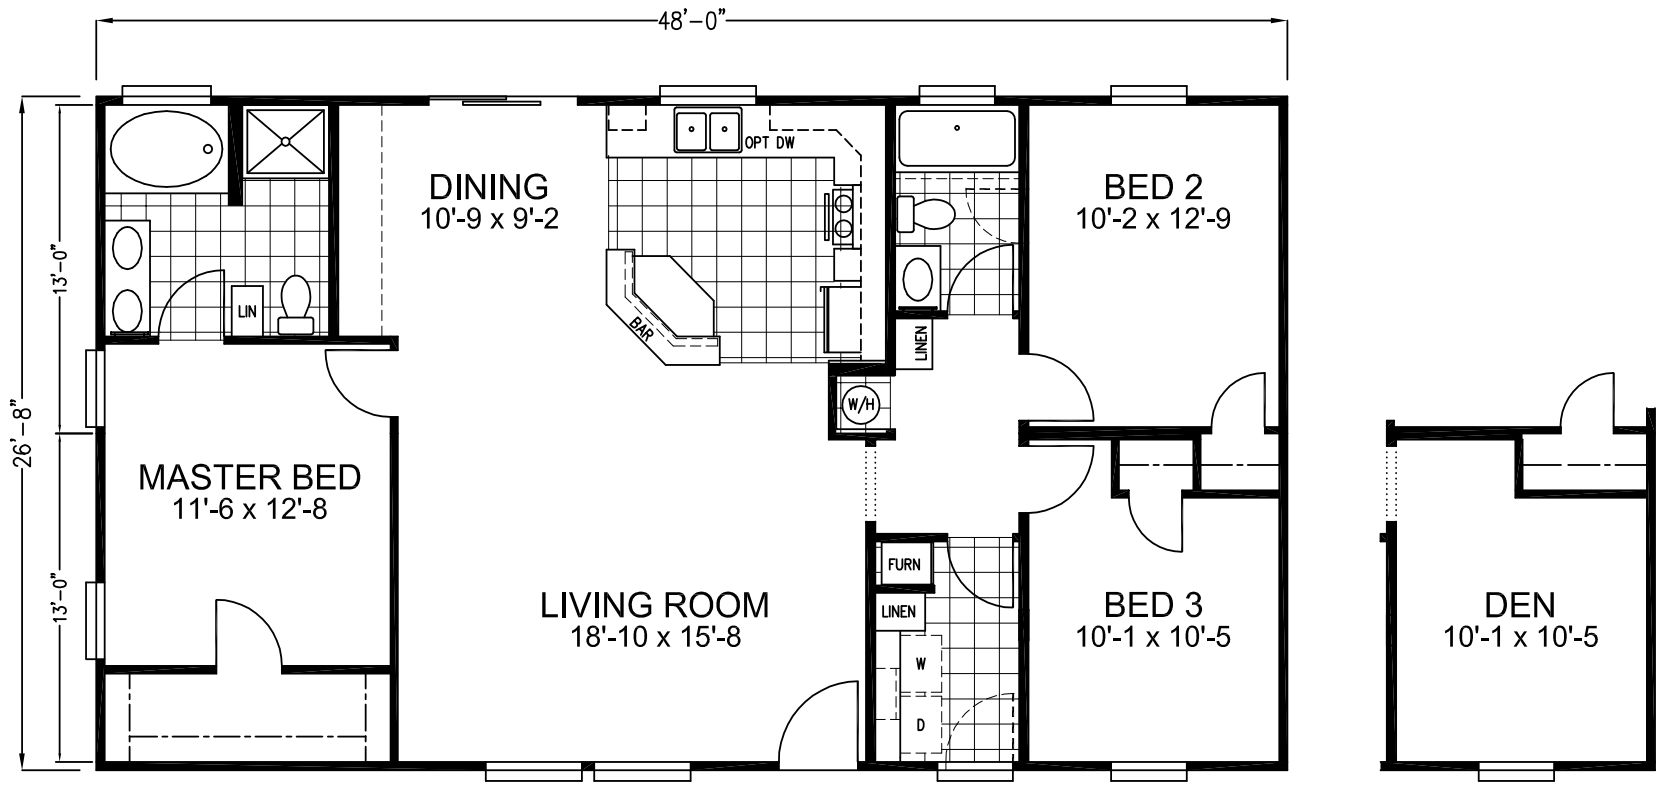

BRISTOL

REDMAN CLASSIC SERIES

3 Bedroom, 2 Bath
Approx. 1,280 Sq. Ft.

Last Updated: 2-16-2011

I authorize Factory Expo Home Centers to build my house, per this plan.

X _____
Customer Signature/Date

Factory Expo