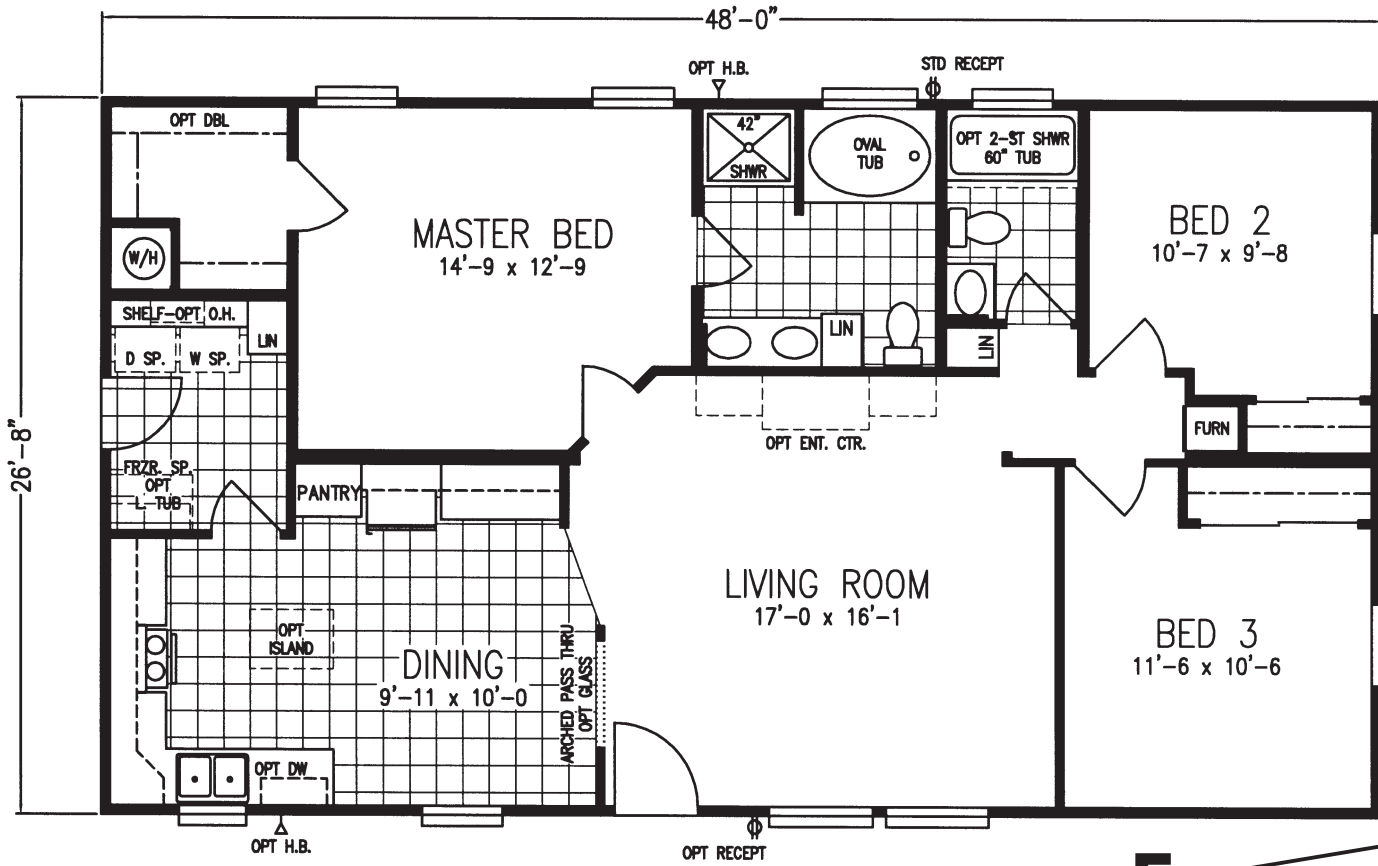

# BONITA

REDMAN CLASSIC SERIES

3 Bedroom, 2 Bath  
Approx. 1,280 Sq. Ft.

Last Updated: 2-16-2011

I authorize Factory Expo Home Centers to build my house, per this plan.

X \_\_\_\_\_  
Customer Signature/Date