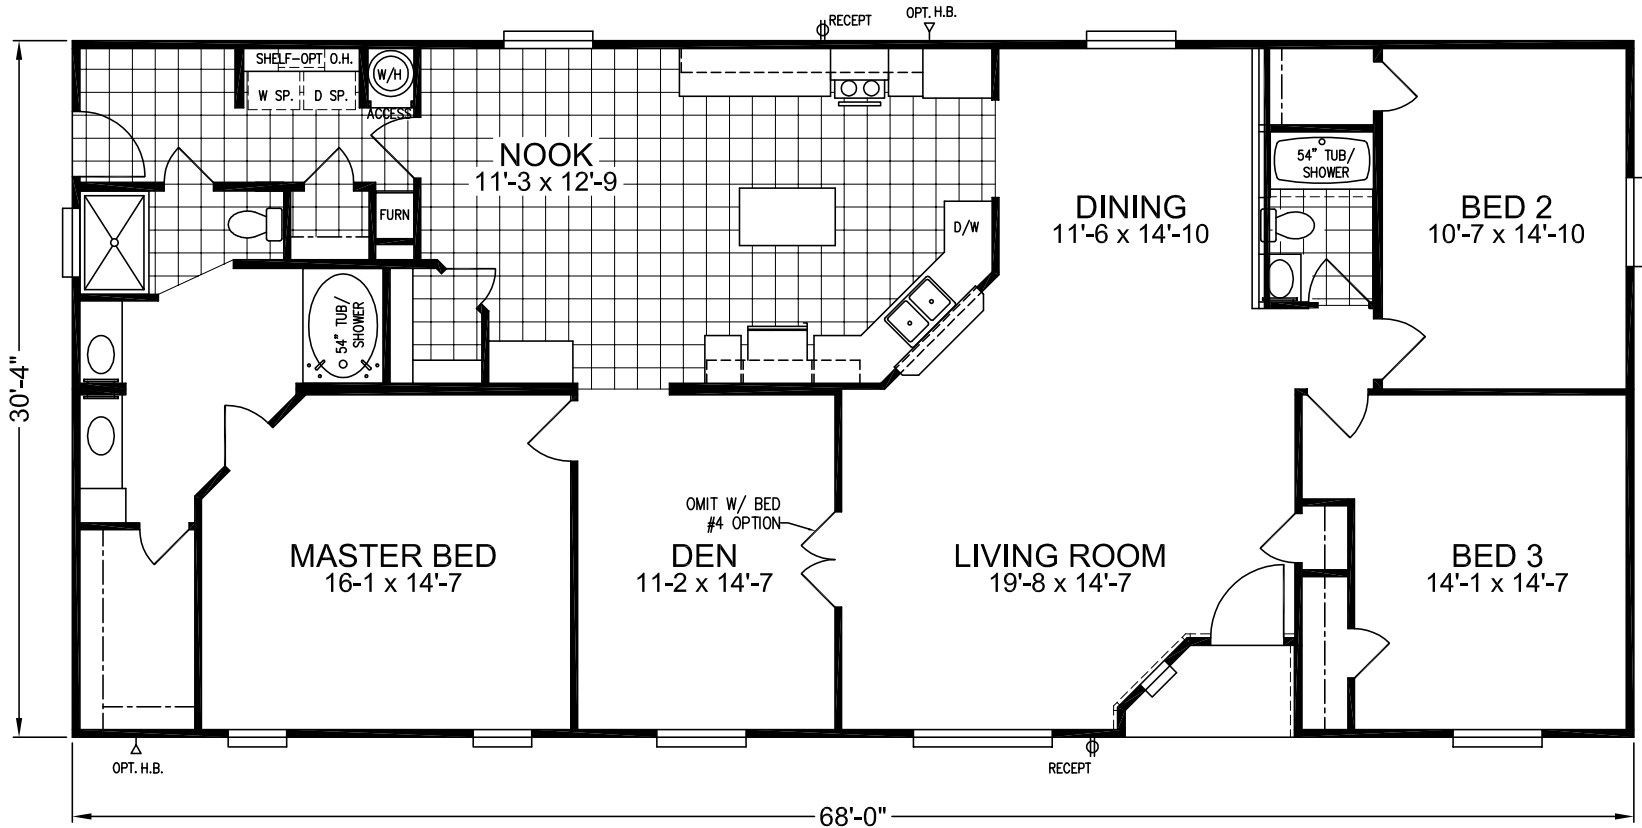

3/4 Bedroom, 2 Bath  
Approx. 2,062 sq. Ft.

Bentley CH  
Champion Complete Home

Last Updated: 2-16-2011

**“Complete Home” Package  
Includes the Following Upgrades**

- QUALITY GE APPLIANCES
- 22 CU. FT. SIDE-BY-SIDE FRIDGE W/ICEMAKER
- SPACESAVER MICROWAVE
- DISHWASHER
- DELUXE GAS RANGE
- S.L. FAUCET W/SPRAYER
- FLUORESCENT LIGHTS (2)
- PHONE JACK
- UTILITY ROOM DOOR
- CHANDELIER - D.R.M.
- GLAMOUR MASTER BATH W/54" SHOWER, DUAL LAVY CORNER TUB, MIRROR W/VALANCE
- DESIGNER TUB DRAPE
- 2 SKYLIGHTS (BOTH BATHROOMS)
- MEDICINE CABINETS
- HORIZONTAL LAP SIDING (ACCENT AREA)
- ANGLED RECESSED ENTRY
- SHUTTERS F.D.S. & HITCH END
- DELUXE COACH LIGHT
- OVAL GLASS FRONT DOOR
- 2 BLOCK & WIRE'S W/FANS INSTALLED (LR & MBED)
- UTILITY ROOM CABINET W/ROD
- 1ST UPGRADE TRACKLESS CARPET
- UPGRADE FHA PAD
- DESIGNER DLX. DRAPES W/SHEERS, VALANCES IN REST OF THE HOME
- MINI BLINDS
- DELUXE RECESSED DORMER