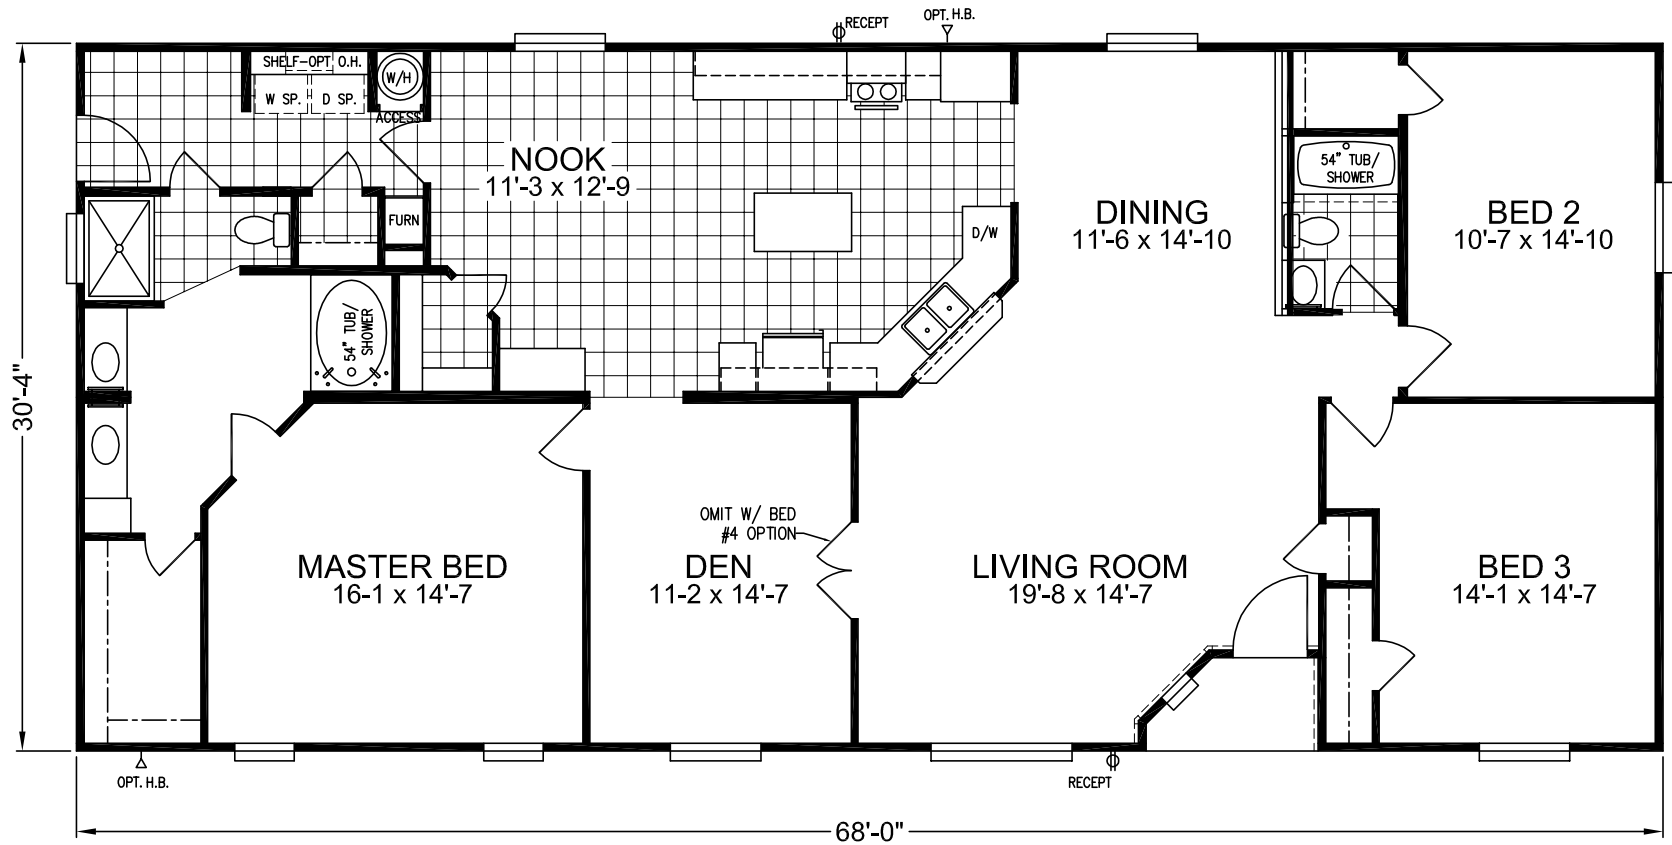

Bentley CH

3/4 Bedroom, 2 Bath
Approx. 2,062 SQ. FT.

“Complete Home” Package Includes the Following Upgrades

- QUALITY GE APPLIANCES
- 22 CU. FT. SIDE-BY-SIDE FRIDGE W/ICEMAKER
- SPACESAVER MICROWAVE
- DISHWASHER
- DELUXE GAS RANGE
- S.L. FAUCET W/SPRAYER
- FLUORESCENT LIGHTS (2)
- PHONE JACK
- UTILITY ROOM DOOR
- CHANDELIER - D.RM.
- GLAMOUR MASTER BATH W/54" SHOWER, DUAL LAVY CORNER TUB, MIRROR W/VALANCE
- DESIGNER TUB DRAPE
- 2 SKYLIGHTS (BOTH BATHROOMS)
- MEDICINE CABINETS
- HORIZONTAL LAP SIDING (ACCENT AREA)
- ANGLED RECESSED ENTRY
- SHUTTERS F.D.S. & HITCH END
- DELUXE COACH LIGHT
- OVAL GLASS FRONT DOOR
- 2 BLOCK & WIRE'S W/FANS INSTALLED (LR & MBED)
- UTILITY ROOM CABINET W/ROD
- 1ST UPGRADE TRACKLESS CARPET
- UPGRADE FHA PAD
- DESIGNER DLX. DRAPES W/SHEERS, VALANCES IN REST OF THE HOME
- MINI BLINDS
- DELUXE RECESSED DORMER