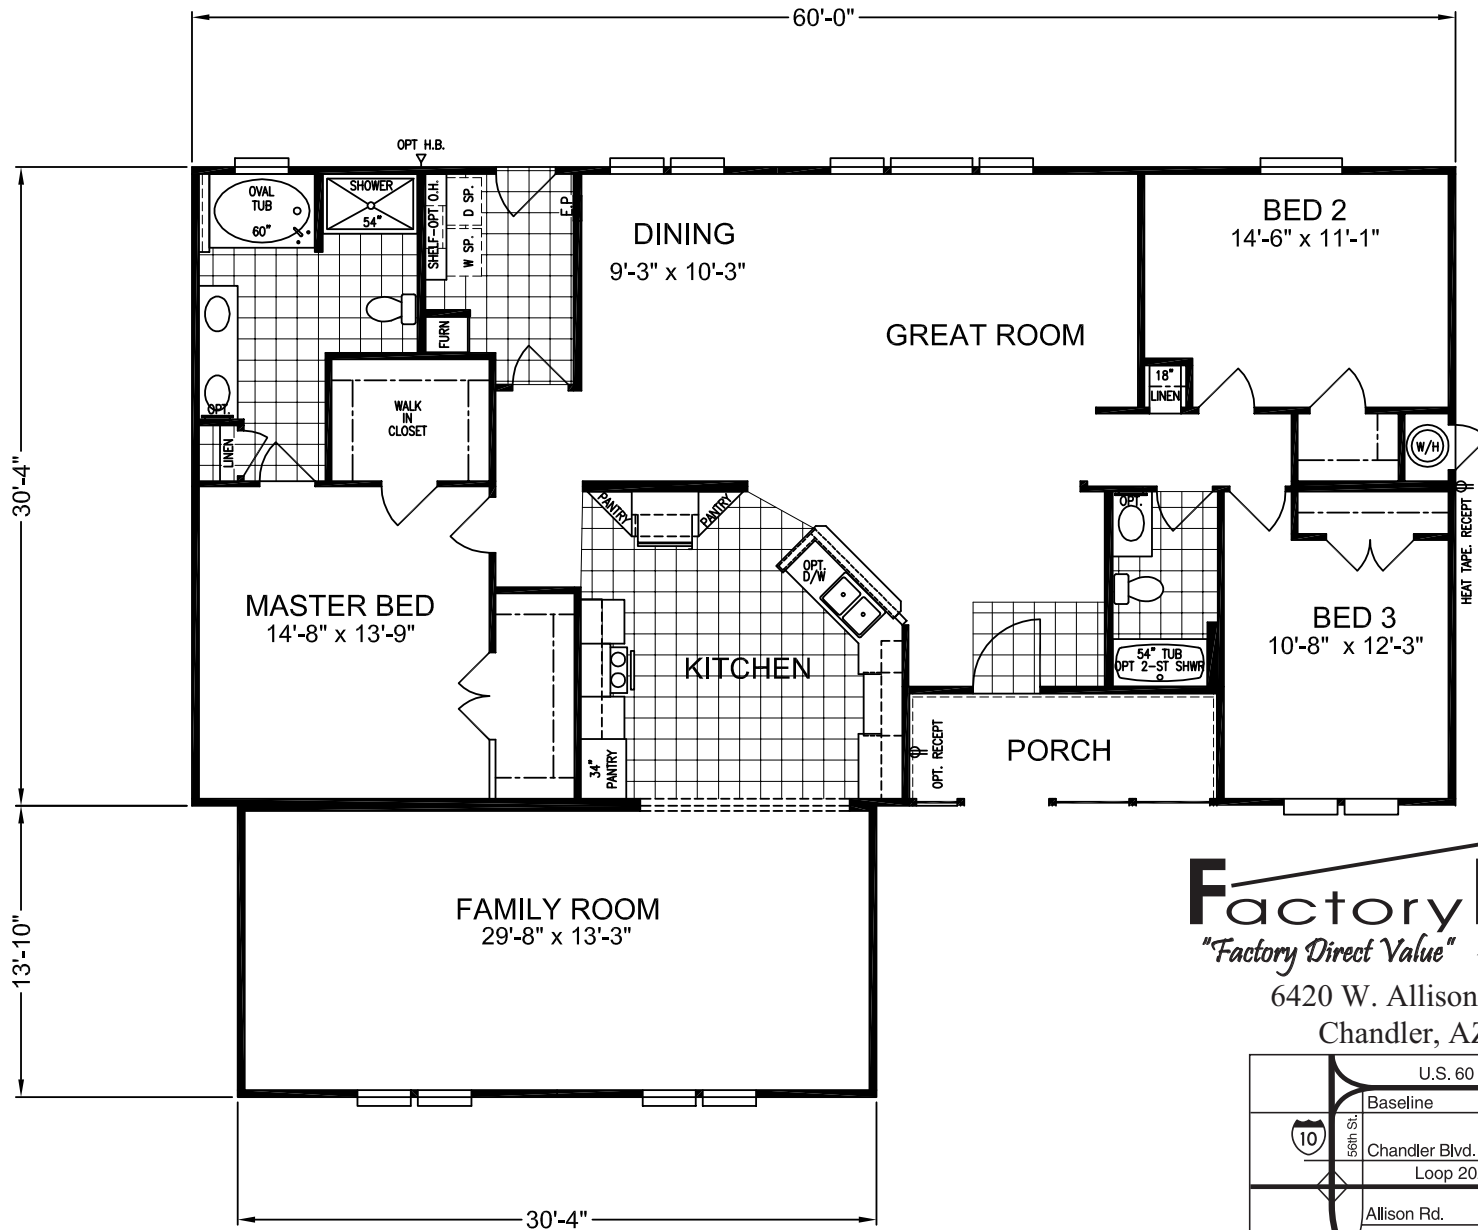

Baymont with Tag

CHAMPION EXPO SERIES

3 Bedroom, 2 Bath
Approx. 1,776 Sq. Ft.

Last Updated: 10-5-11

Factory Expo
"Factory Direct Value" HOME CENTERS

6420 W. Allison, Box 5074
Chandler, AZ 85226

I authorize Factory Expo Home Centers to build my house, per this plan.