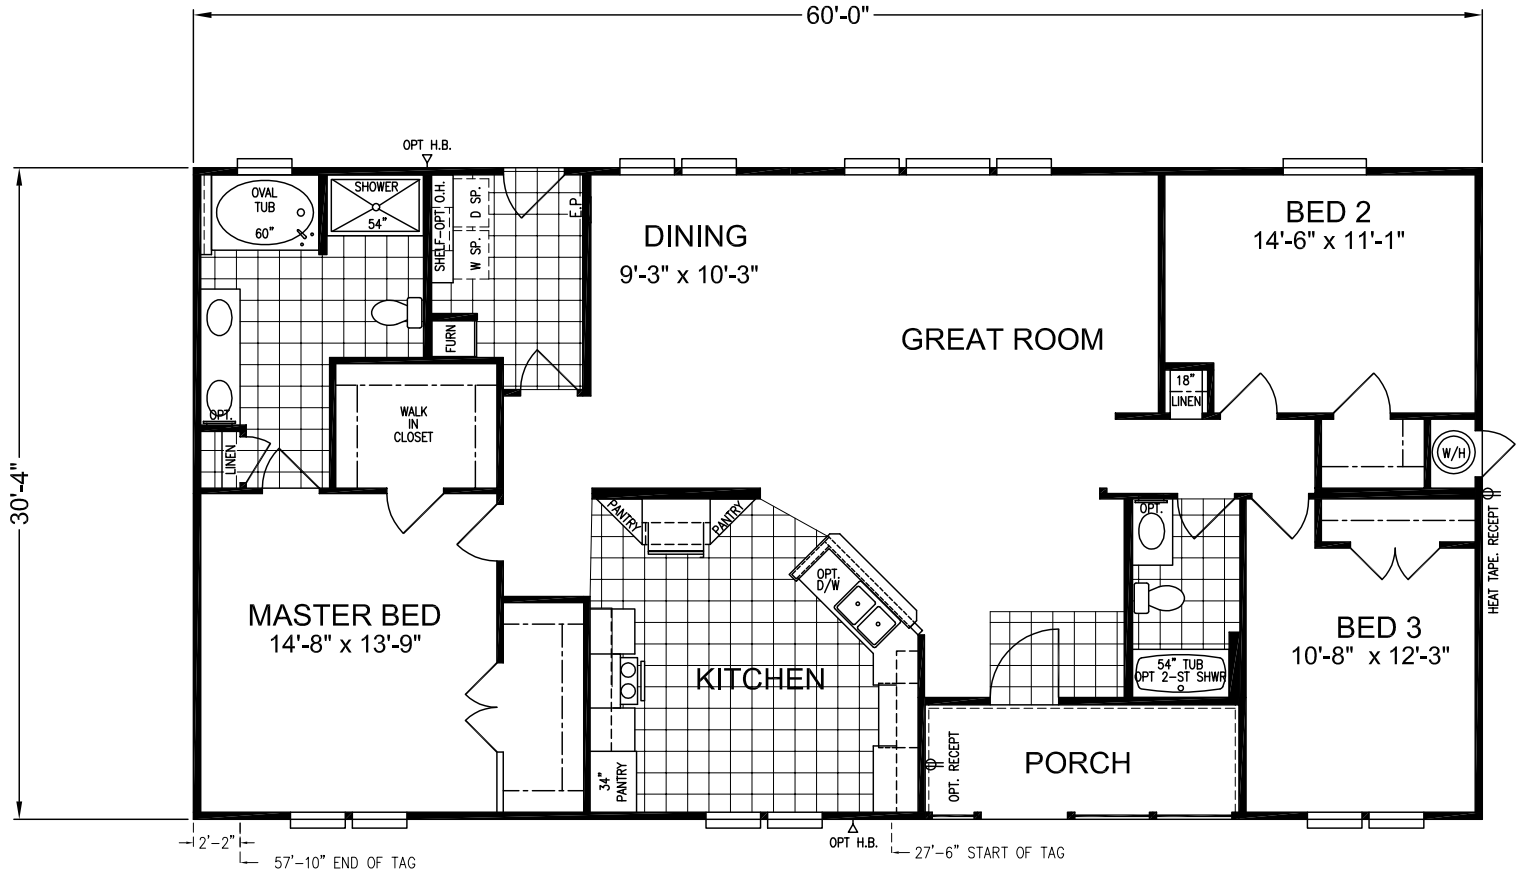

Baymont

3 Bedroom, 2 Bath Trip Version Approx. 1776 SQ. FT.

Factory Expo
"Factory Direct Value" HOME CENTERS
6420 W. Allison, Box 5074 Chandler, AZ 85226

1-800-965-1603