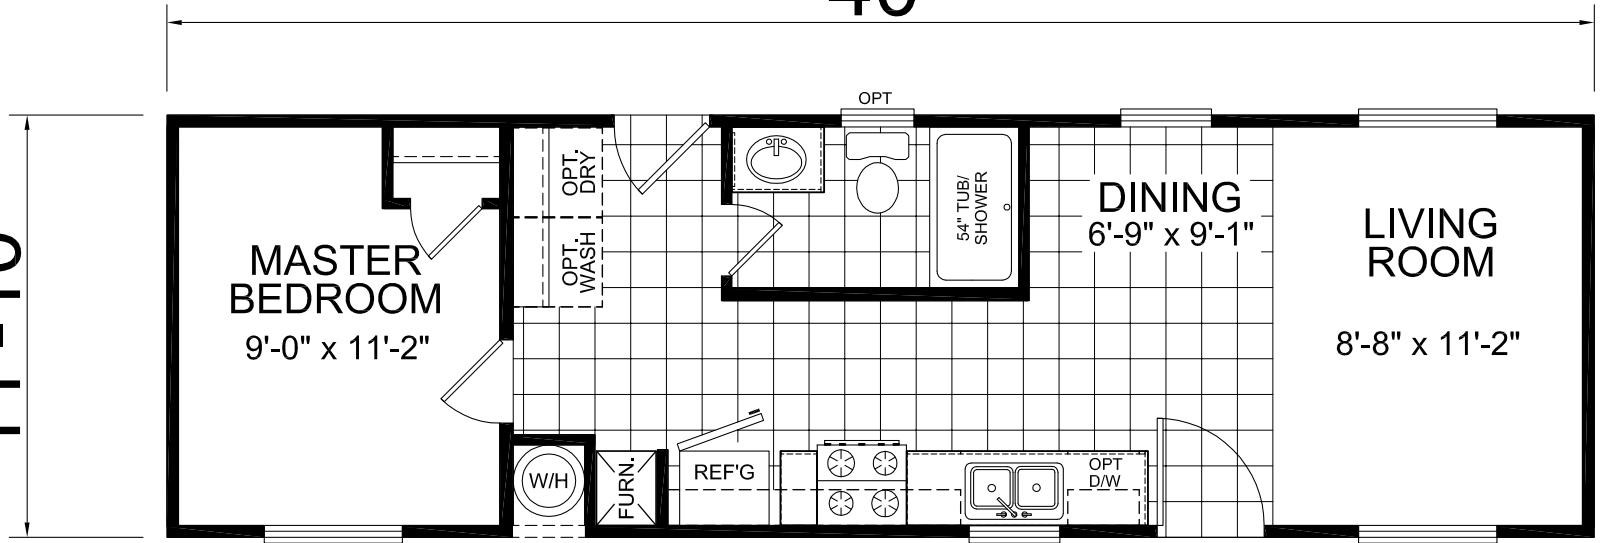

Banner

Champion Limited Series 12-Wide

1 Bedroom, 1 Bath
Approx. 473 Sq. Ft.

Last Updated: 10-7-11

11'-10"

40'

I authorize Factory Expo Home Centers to build my house, per this plan.

X _____