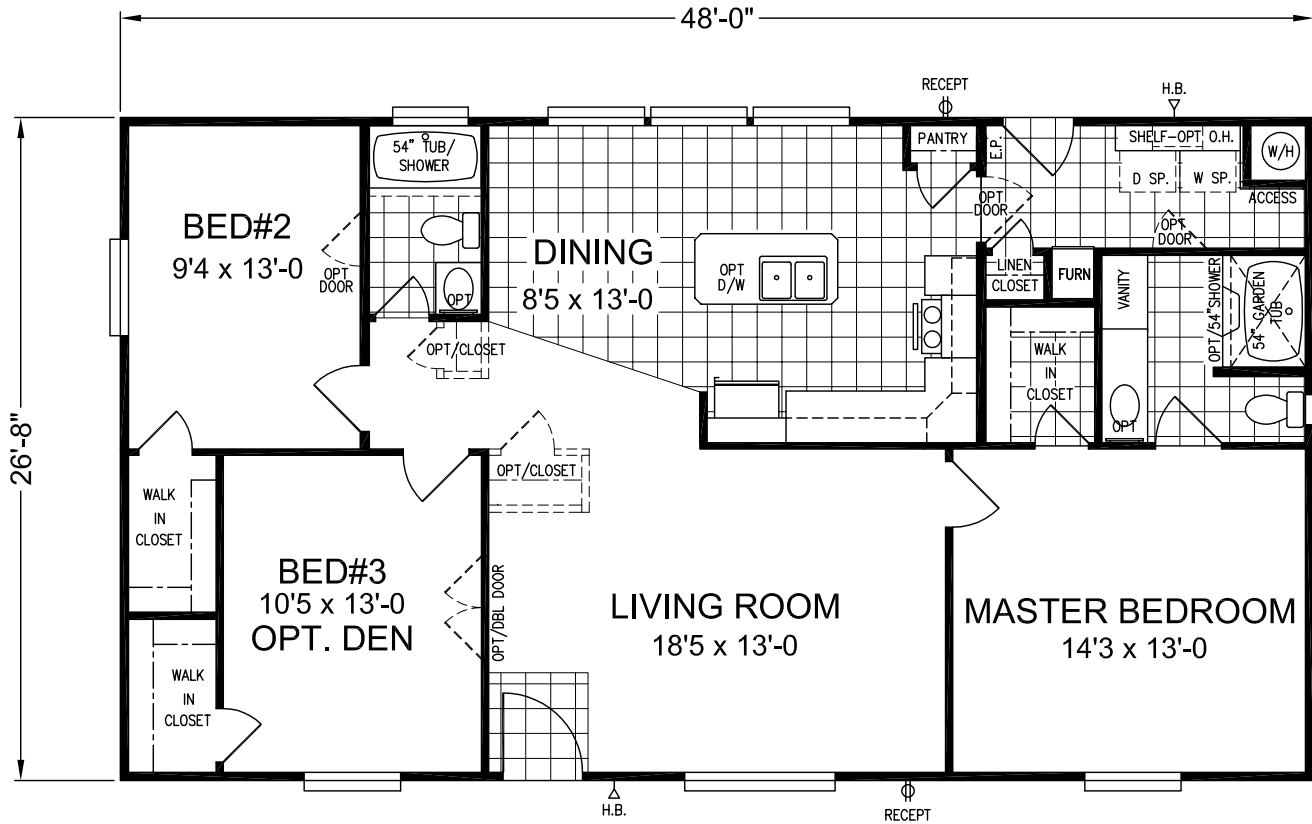

3 Bedroom, 2 Bath  
Approx. 1280 SQ. FT.

**Auburn**

OPT. DBL. LAVY

OPT. GLAMOUR BATH

OPT. DEN

**Factory Expo**  
"Factory Direct Value" HOME CENTERS  
6420 W. Allison, Box 5074 Chandler, AZ 85226

**1-800-965-1603**