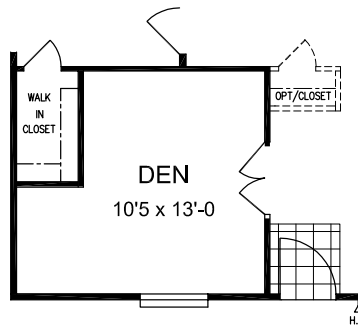

3 Bedroom, 2 Bath  
Approx. 1280 SQ. FT.

**Auburn**

OPT. DBL. LAVY

OPT. GLAMOUR BATH

OPT. DEN

**Factory Expo**  
"Factory Direct Value" HOME CENTERS  
6420 W. Allison, Box 5074 Chandler, AZ 85226

**1-800-965-1603**