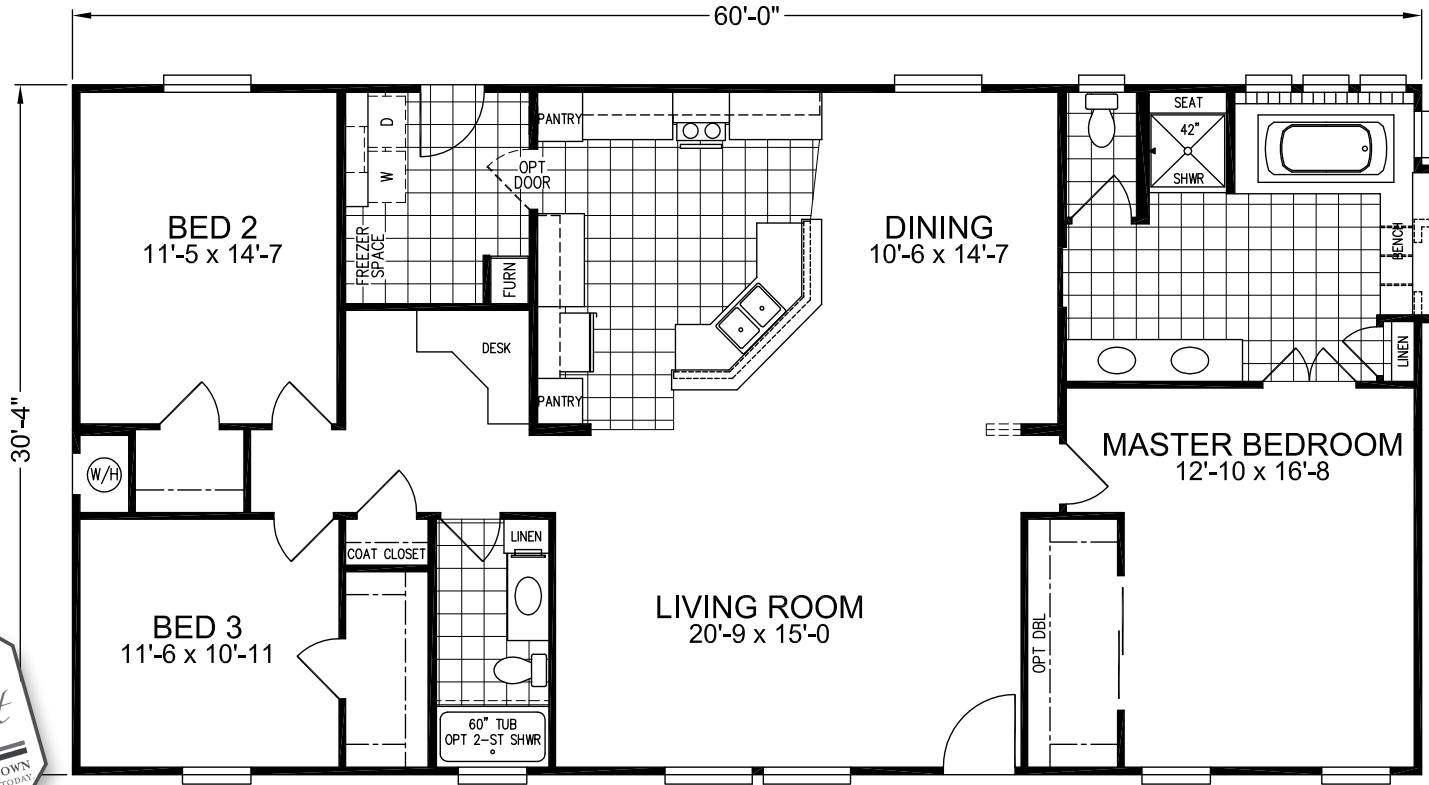

# ATLANTIS with Suite Retreat

REDMAN CLASSIC SERIES

3 Bedroom, 2 Bath  
Approx. 1,827 Sq. Ft.

Last Updated: 2-16-2011

### Your ULTIMATE BATHROOM includes the following upgrades:

- Solid Pewter Cabinet and Door Pulls throughout
- Glass Surround Shower w/Oversized Ceiling Mounted Rain Showerhead
- Oversized Soaking Tub with Roman-Style High Necked Tub Filler in Brushed Nickel
- European Style Overhead His/Her Triple Vanity Lights
- Custom Mirror to Enhance His/Hers Vanity Area
- Beveled Edge Medicine Cabinets
- Abundant Storage Space
- Ceramic Tile around Shower, Tub and Accents throughout
- Large Windows - Plantation Shutters w/Euro Valance Window Treatment
- 7' of Euro-Style Cabinets & Drawers in Elite Cherry Finish
- Sidewall Mounted Lighted Makeup Mirror with Extension Capability
- Euro-Style Vented-Electric Fireplace w/Decorator Mantle Shelf w/Glass Enclosure
- Canned Lights
- 4 Attractive Linen Niches below Window Box Style Seating
- TV Jack
- \* Can upgrade to Jacuzzi Jets

#### First 1000 customers bonus:

- 17" Color Flat Panel TV and DVD player
- Welcome Basket: Shampoo, Soap, Lotion, Towels, Candle and More Assorted Bath Accessories

I authorize Factory Expo Home Centers to build my house, per this plan.