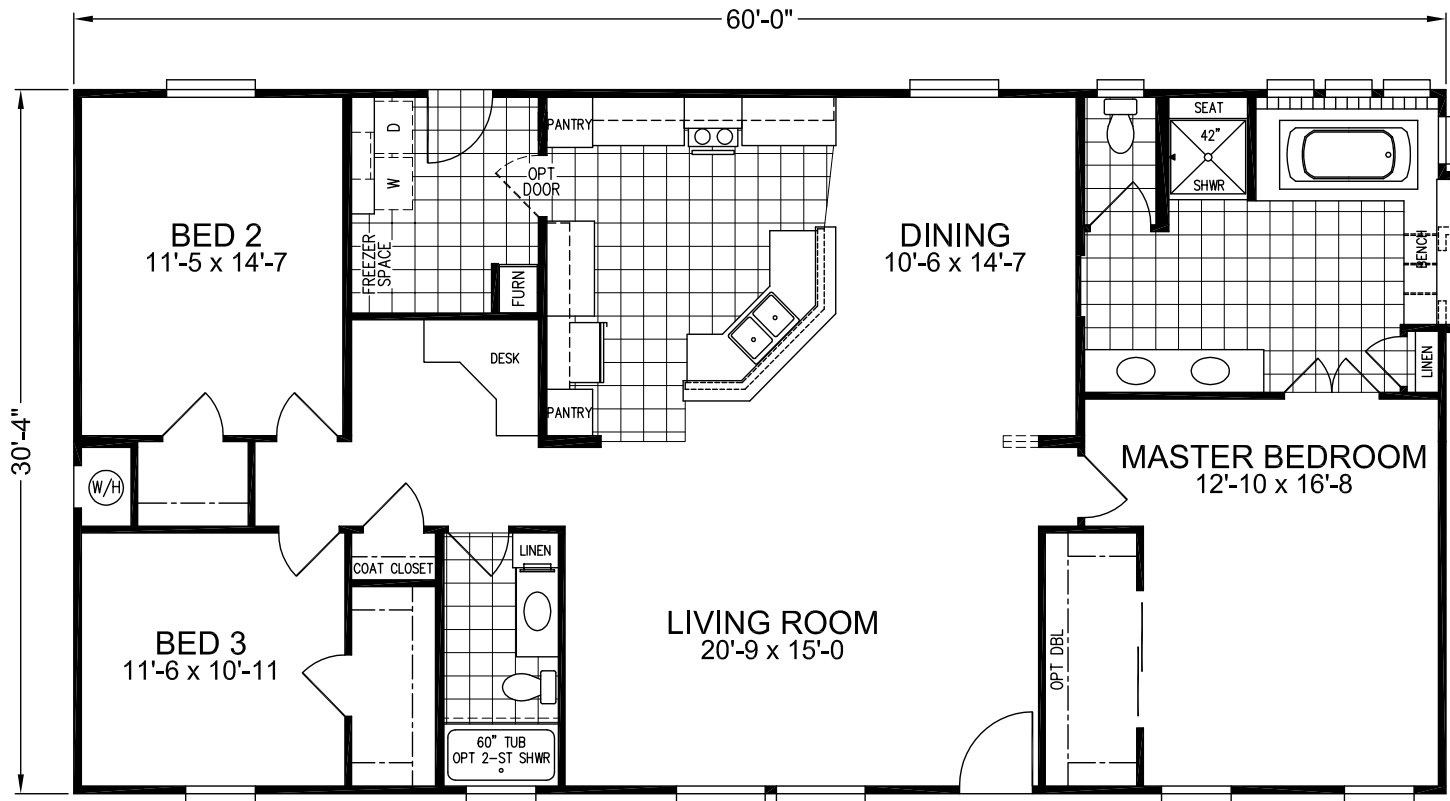

ATLANTIS

REDMAN CLASSIC SERIES

3 Bedroom, 2 Bath
Approx. 1,827 Sq. Ft.

Last Updated: 9-30-11

Factory Expo
"Factory Direct Value" HOME CENTERS

6420 W. Allison, Box 5074
Chandler, AZ 85226

I authorize Factory Expo Home Centers to build my house, per this plan.