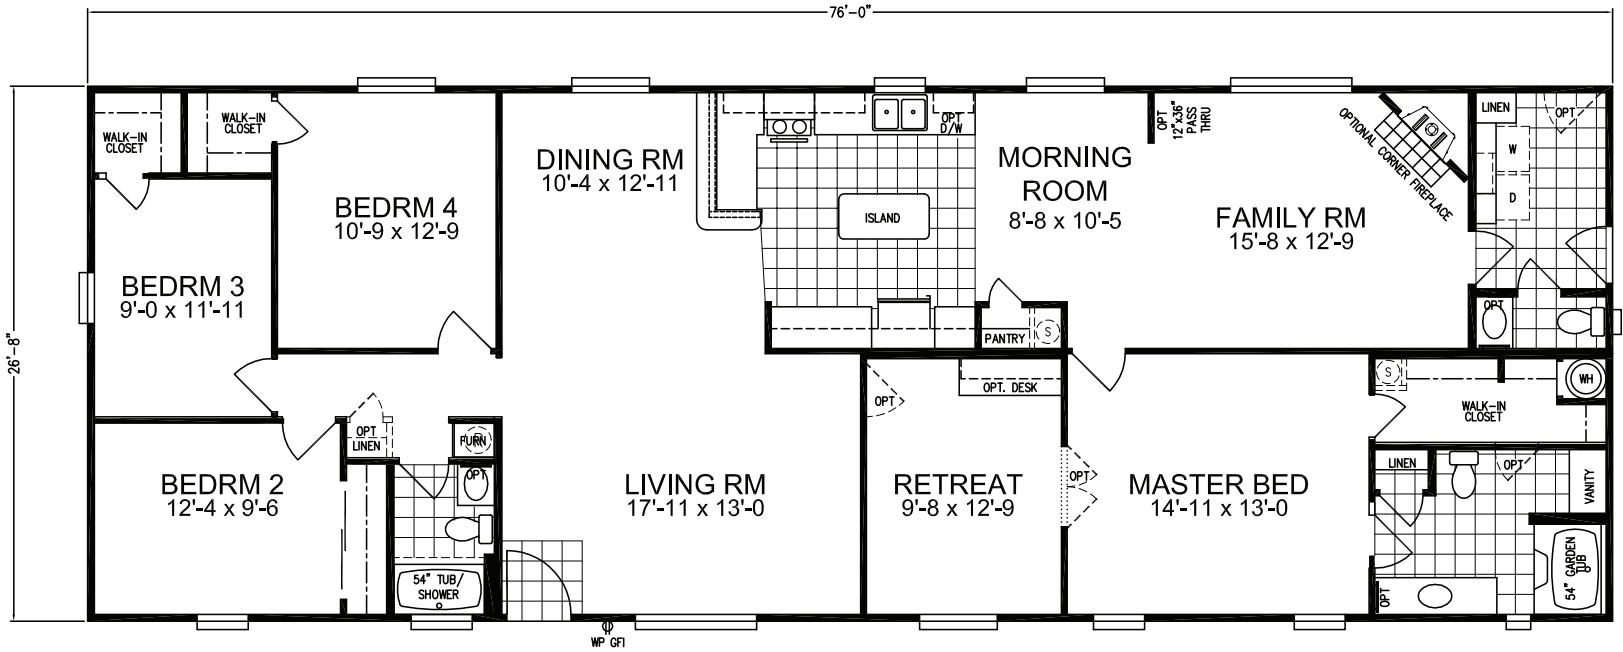

4 Bedroom, 2.5 Baths
Approx. 2026 SQ. FT.

Aspen

OPT DEN

OPT GLAMOUR BATH 2

OPT BEDROOM #5

OPT GLAMOUR BATH 1

Factory Expo
"Factory Direct Value" HOME CENTERS
 6420 W. Allison, Box 5074 Chandler, AZ 85226

1-800-965-1603