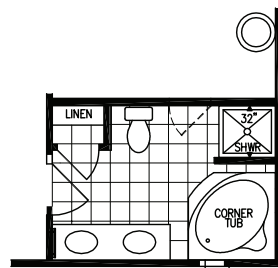

4 Bedroom, 2.5 Baths
Approx. 2026 SQ. FT.

Aspen

OPT DEN

OPT GLAMOUR BATH 2

OPT BEDROOM #5

OPT GLAMOUR BATH 1

Factory Expo
"Factory Direct Value" HOME CENTERS
 6420 W. Allison, Box 5074 Chandler, AZ 85226

1-800-965-1603