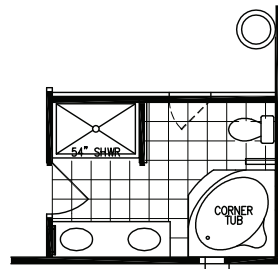

4 Bedroom, 2.5 Baths
Approx. 2026 SQ. FT.

Aspen

OPT DEN

OPT GLAMOUR BATH 2

OPT BEDROOM #5

OPT GLAMOUR BATH 1

Factory Expo
"Factory Direct Value" HOME CENTERS
 6420 W. Allison, Box 5074 Chandler, AZ 85226

1-800-965-1603