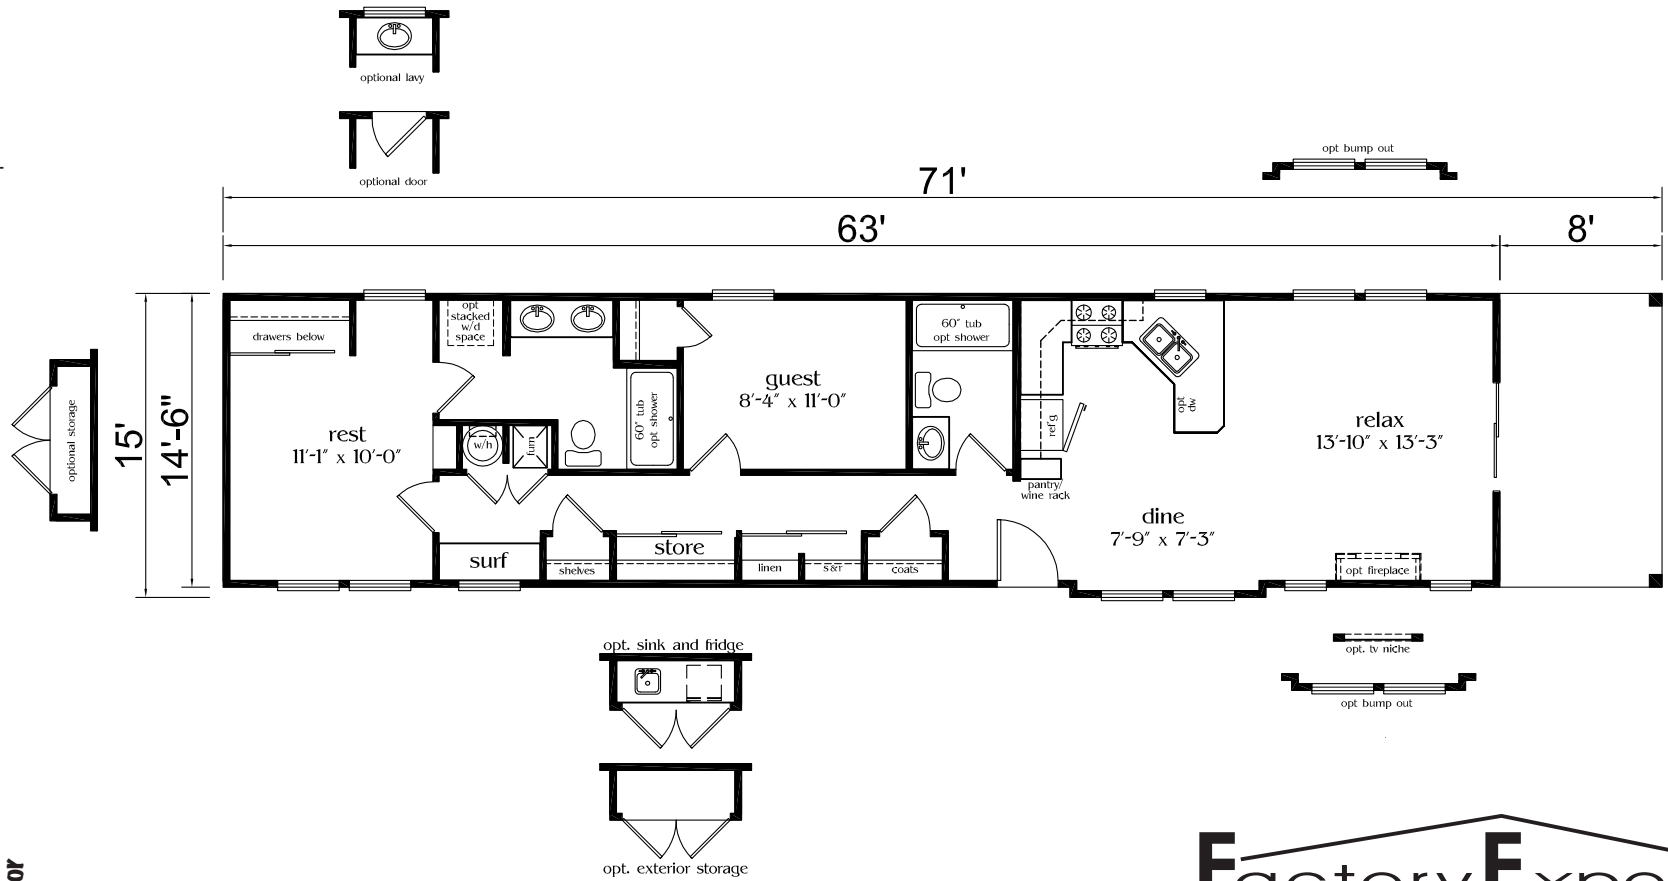

Alpine

Escape Series Cottage Homes
Traditional Exterior

2 Bedroom, 2 Bath
Approx. 918 Sq. Ft.

*Also Available with a Southwest or Log Cabin Exterior
Ask Your Housing Consultant For Details

Last Updated: 2-21-2011