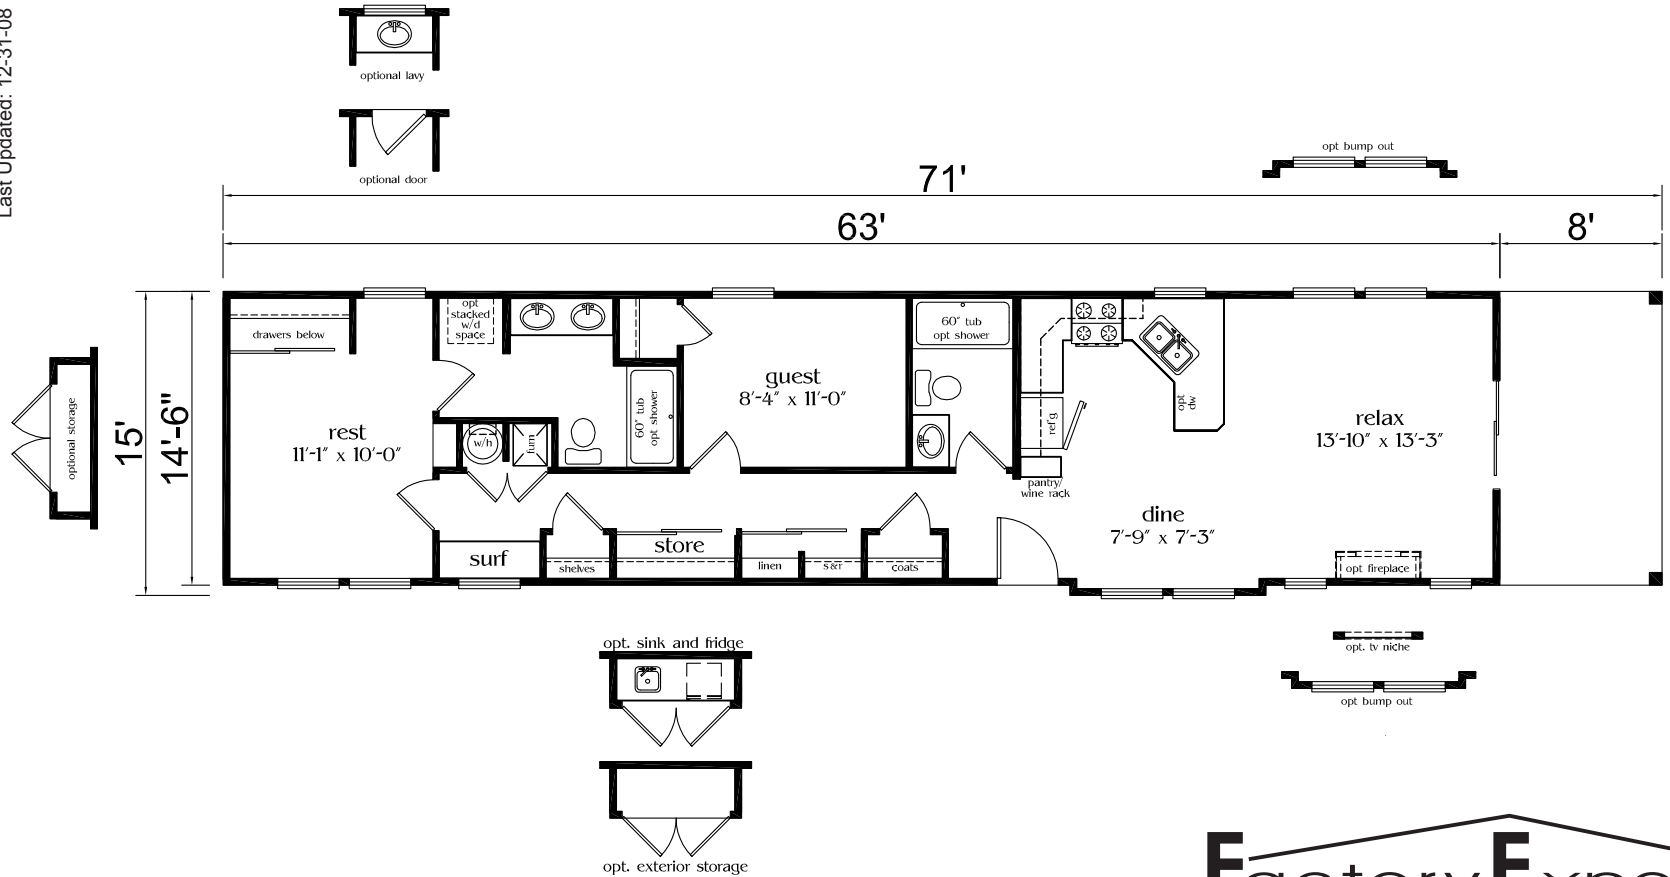

Alpine

Escape Series Cottage Homes
Traditional Exterior

Factory Expo
"Factory Direct Value"
HOME CENTERS

2 Bedroom, 2 Bath
Approx. 918 SQ. FT.

Last Updated: 12-31-08

***Also Available with a Southwest or Log Cabin Exterior**
Ask Your Housing Consultant For Details