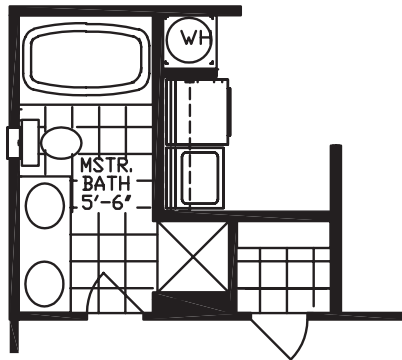

3 Bedroom, 2 Bath
Approx. 1,120 Sq. Ft.

Last Updated: 2-18-2011

OPT. GLAMOUR BATH

Alamosa
CHAMPION EXPO SERIES

I authorize Factory Expo Home Centers to build my house, per this plan.
X _____
Customer Signature/Date