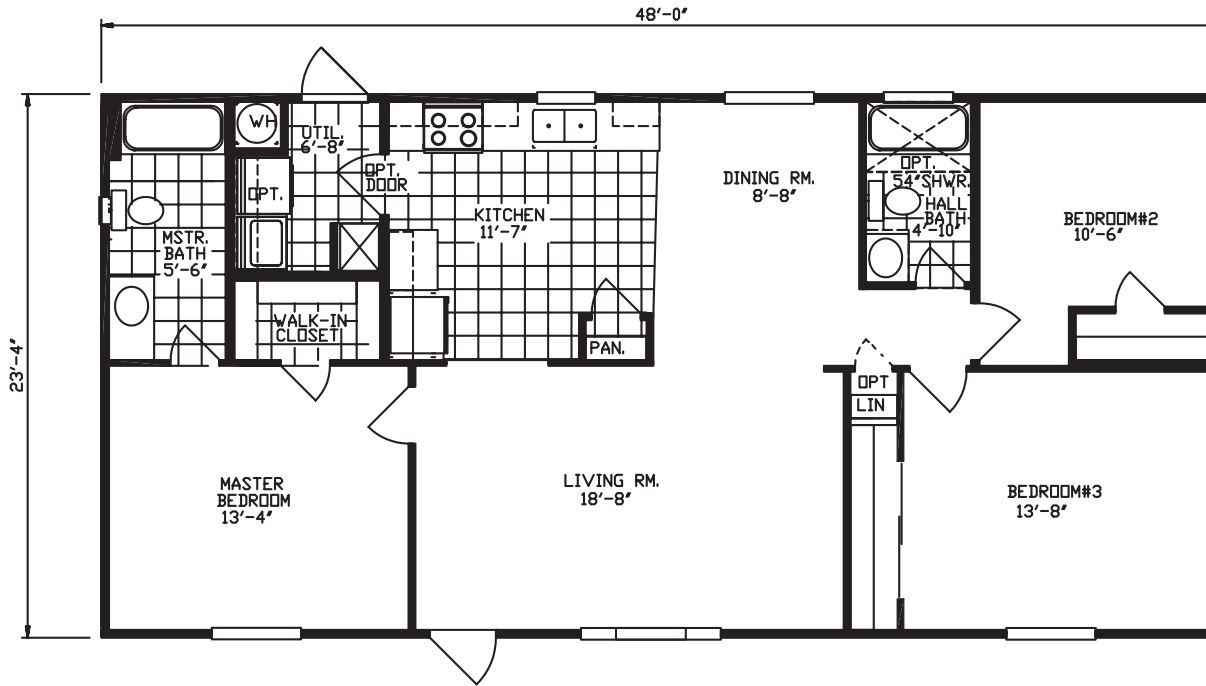

# Alamosa

3 Bedroom, 2 Bath  
Approx. 1120 SQ. FT.

OPT. GLAMOUR BATH

**Factory Expo**  
"Factory Direct Value" HOME CENTERS  
6420 W. Allison, Box 5074 Chandler, AZ 85226

1-800-965-1603