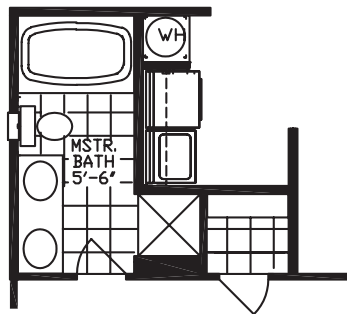

# Alamosa

3 Bedroom, 2 Bath  
Approx. 1120 SQ. FT.

OPT. GLAMOUR BATH

**Factory Expo**  
"Factory Direct Value" HOME CENTERS  
6420 W. Allison, Box 5074 Chandler, AZ 85226

1-800-965-1603